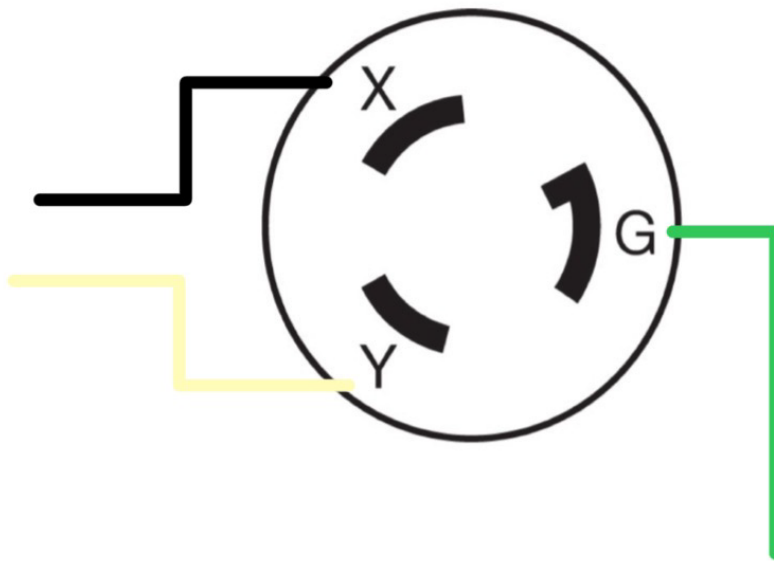

230V
1Ø
5HP

230V 1 ϕ 5HP 2500

**240V
Power In**

**To
5HP
Motor**

**Single
Speed Foot
Switch**

**240V To
Transformer**

**120V From
Transformer**

**0.25 KVA
60HZ
1Ø
Transformer**

Plug Wiring For 5HP 1 ϕ
Motor

20A 1 ϕ
240V
NEMA
L6-20P