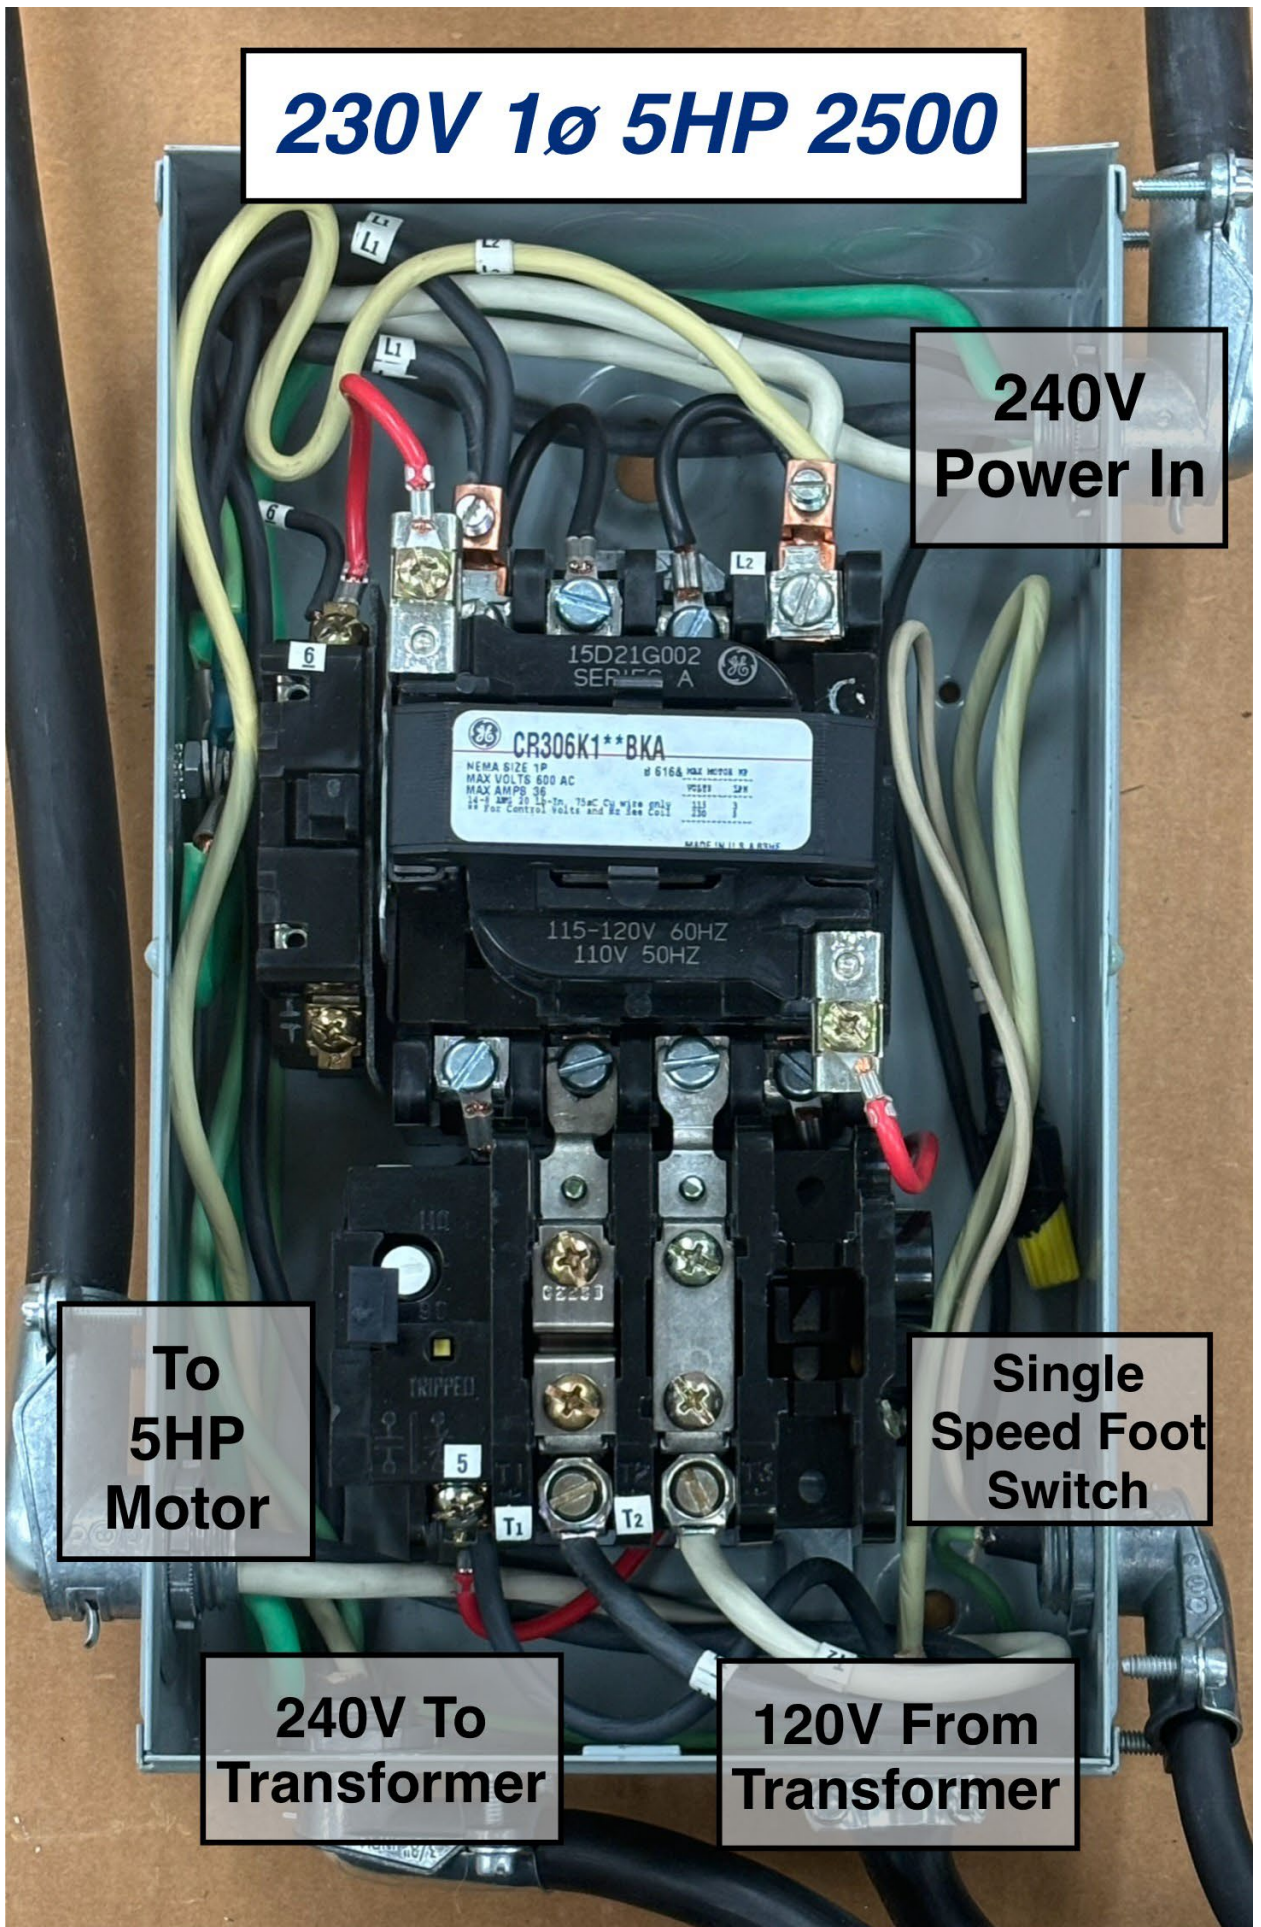

230V
1Ø
5HP

230V 1 ϕ 5HP 2500

**240V
Power In**

**To
5HP
Motor**

**Single
Speed Foot
Switch**

**240V To
Transformer**

**120V From
Transformer**

**0.25 KVA
60HZ
1Ø
Transformer**

Plug Wiring For 5HP 1 ϕ
Motor

20A 1 ϕ
240V
NEMA
L6-20P