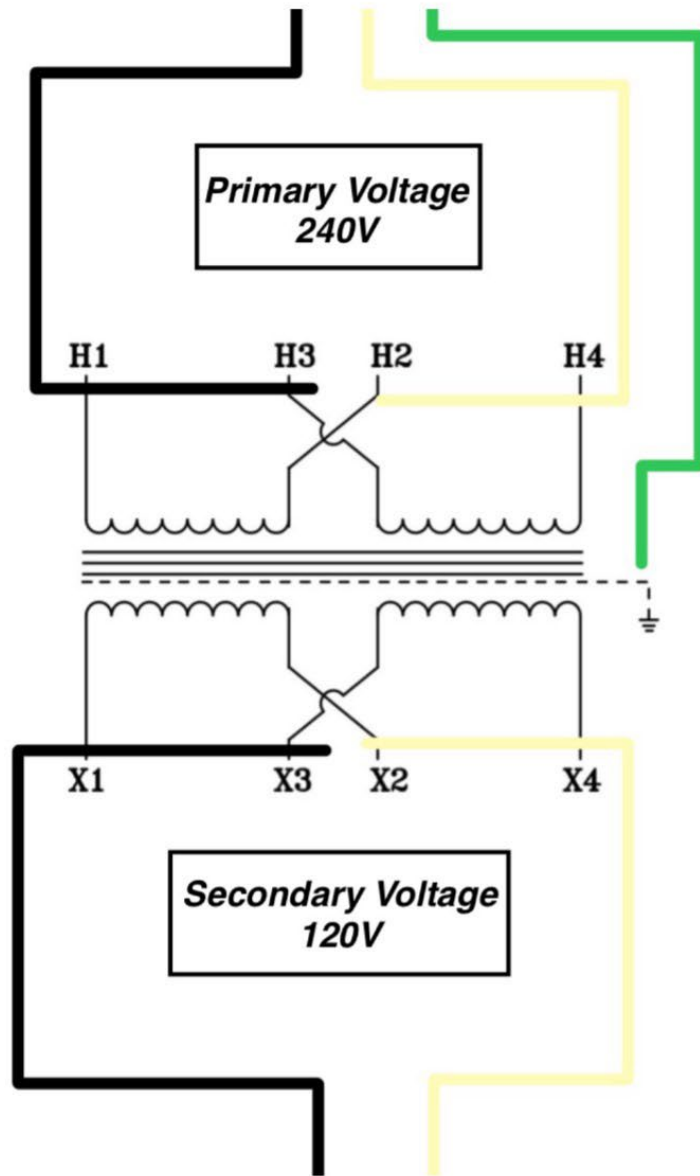

230V
1Ø
5HP

230V 1 ϕ 5HP 2500

**240V
Power In**

**To
5HP
Motor**

**Single
Speed Foot
Switch**

**240V To
Transformer**

**120V From
Transformer**

**0.25 KVA
60HZ
1Ø
Transformer**

Plug Wiring For 5HP 1 ϕ
Motor

20A 1 ϕ
240V
NEMA
L6-20P